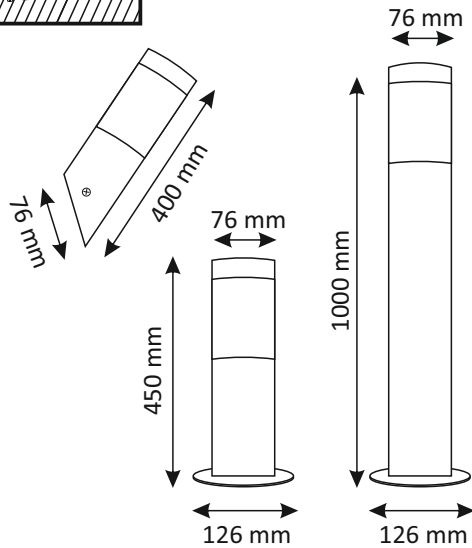

LIVIA S361, S1041 BROWN; OSLO S1041 GREY; SERENA S371

ERC CE RoHS compliance *

LIVIA S360-450, S360-1000, S1041-450 BROWN, S1041-H BROWN;
OSLO S1041-450 GREY, S1041-H GREY; SERENA S370-450, S370-1000

E27 max 10W LED
ø max 55 mm